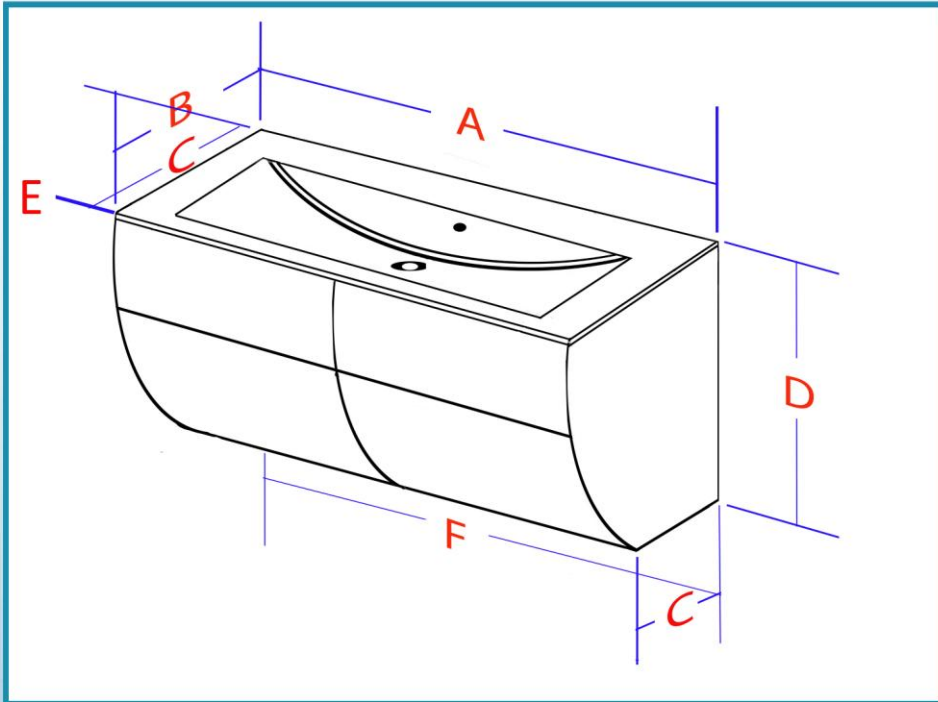

## Baggio Dimensions (mm)

Product Code	A	B	C	D	E	F
FV024.900TZ/PW	900	550	540/400	560	15	890
FV024.900TDO/PW	900	550	540/400	560	15	890
FV024.900TLW/PW	900	550	540/400	560	15	890
FV024.900TTA/PW	900	550	540/400	560	15	890
FV024.900TWA/PW	900	550	540/400	560	15	890
FV024.1200TZ/PW	1200	550	540/400	560	15	1190
FV024.1200TDO/PW	1200	550	540/400	560	15	1190
FV024.1200TLW/PW	1200	550	540/400	560	15	1190
FV024.1200TTA/PW	1200	550	540/400	560	15	1190
FV024.1200TWA/PW	1200	550	540/400	560	15	1190

The curves of the cabinet compounded by the internal curve of the basin create a significant design impact to enhance the most unique of bathrooms.

Baggio is available in two sizes, 900mm and 1200mm wide, and is manufactured in five Reconstituted Wood Veneers, with white lacquer as a highlight feature.