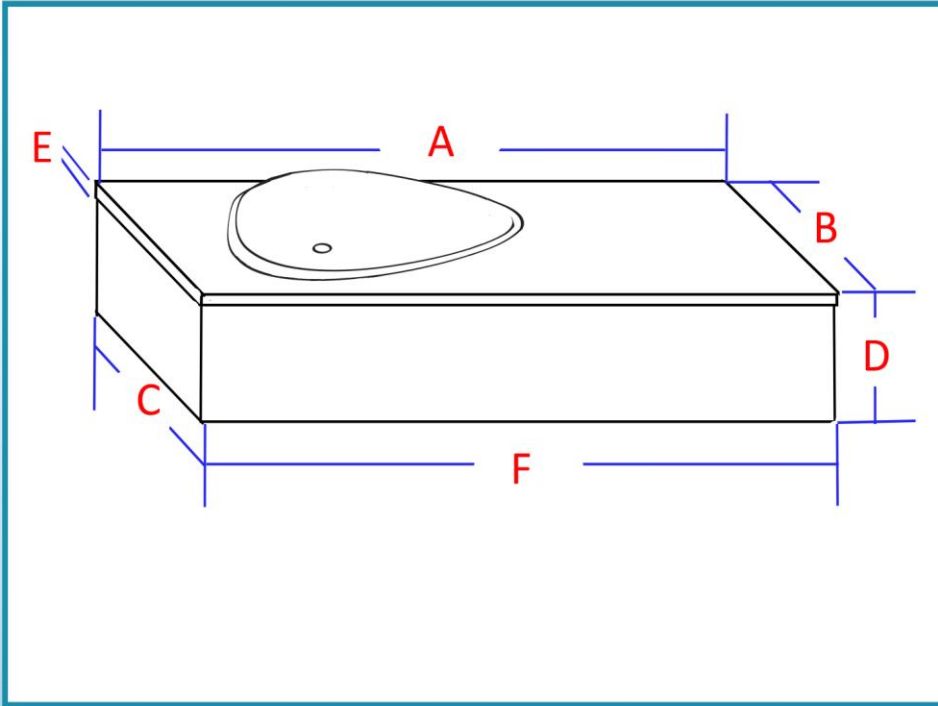

Cubo

FRANKLIN
THE WORLD'S MOST BEAUTIFUL BATHROOMWARE

Cubo Dimensions (mm)

Product Code	A	B	C	D	E	F
FV012.1000	1000	460	456	280	12	996
FV012.1200	1200	460	456	280	12	1196
FV012.1400	1400	460	456	280	12	1396

Available Finishes - TDO, TTA, TZ, TWA, TLW

Cubo - An understated minimal design finished in a range of exotic Reconstituted Wood Veneers, with a top of either white or black Silestone.

This unit was designed for its distinctiveness of construction. It is able to be further enhanced by the purchaser's selection of basin style, adding to the sophistication of this range of bathroom furniture. Cubo features the fully adjustable European beech drawer with integrated soft close runners, and a rebated drawer front eliminating the need for a handle.

The surface area remaining after the installation of the basin, combined with the slender elongated drawer, makes this a truly workable vanity with style.

The Photography Features:

KWC ONO Basin Faucet - High Rise (K12.151.293.000)